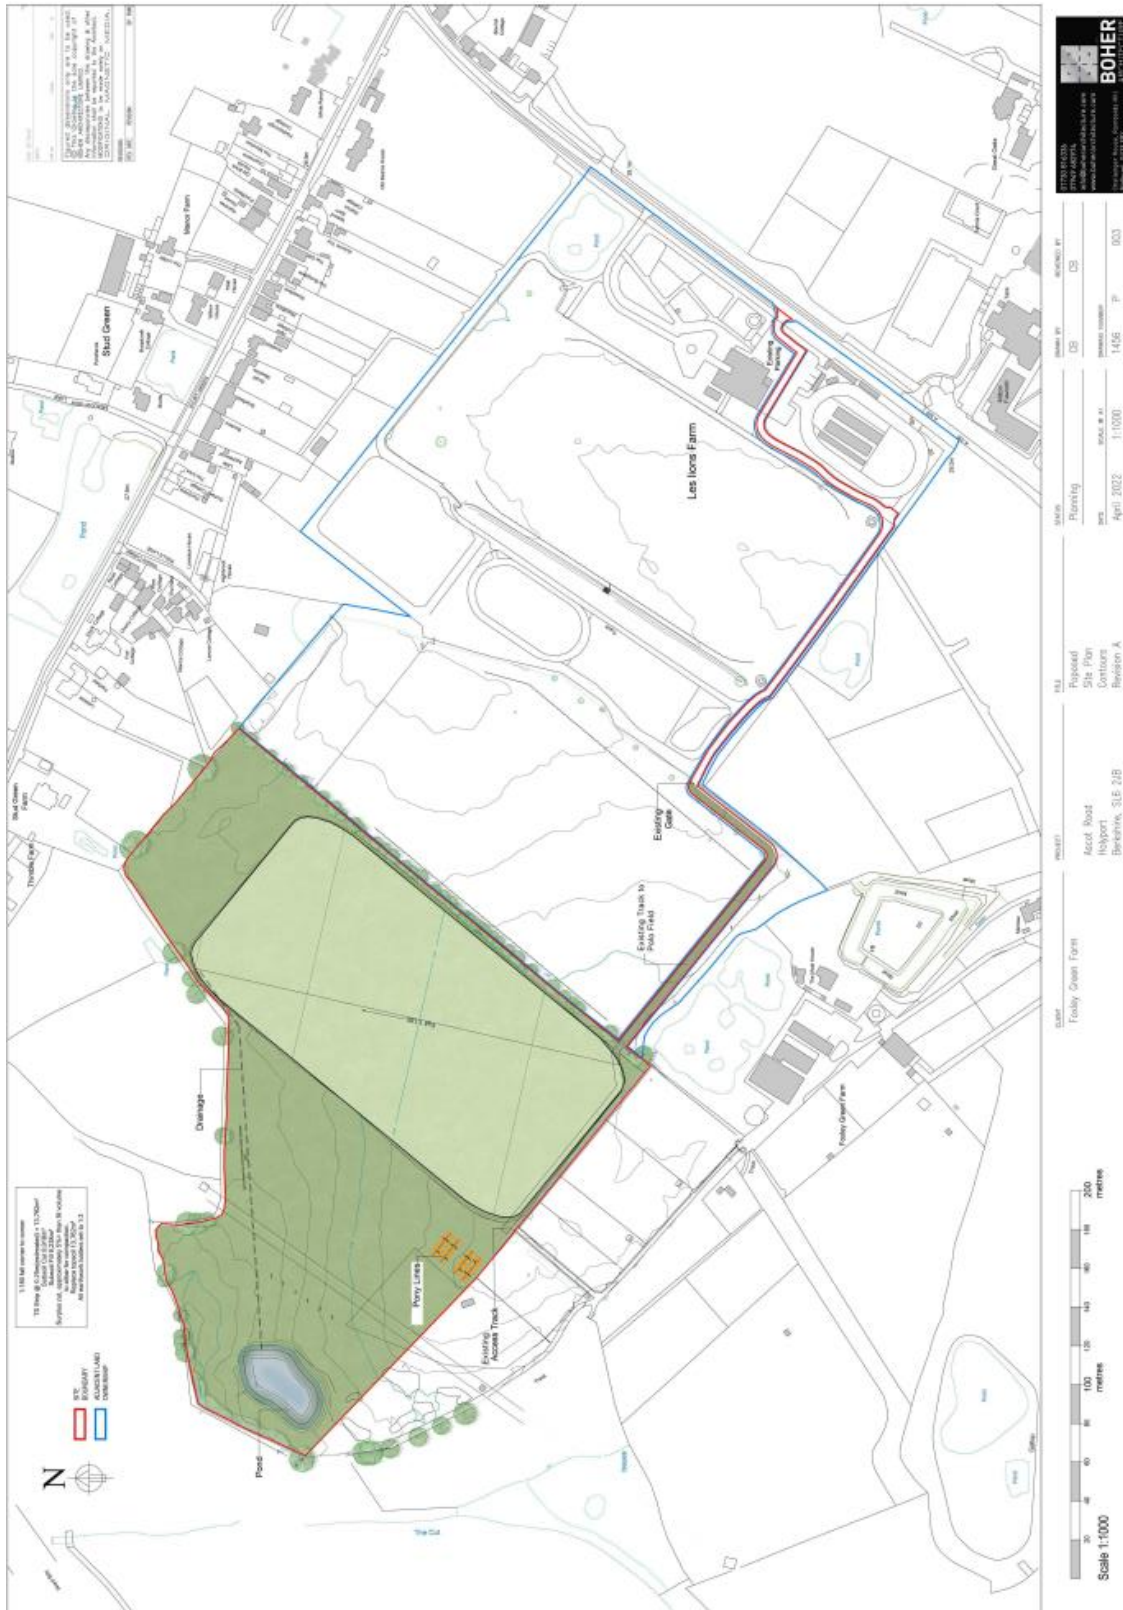

# Appendix B

23/00455/FULL Land At The North of Foxley Green Farm, Ascot Road, Holyport, Maidenhead

Proposed Site Plan

# Appendix B